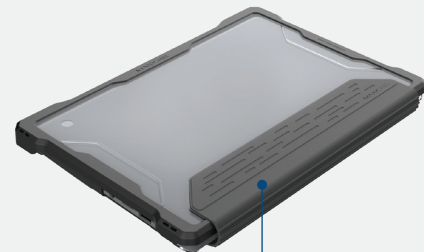

Prevent drops & protect hinge with the MAXGrip book-cover spine

CUSTOM-FIT DESIGN FOR THESE DEVICES:

AP-ESS-MBA-11-BLK	APPLE MACBOOK AIR 11"
AP-ESS-MBA-13-BLK	APPLE MACBOOK AIR 13"
AP-ESS-MBA-TID-BLK	APPLE MACBOOK AIR 13" (2019 W/TOUCH ID)
DL-ESS-3100-CBC-BLK	DELL 3100 CHROMEBOOK CLAMSHELL 11.6"
DL-ESS-3100-CBY-BLK	DELL 3100 CHROMEBOOK 2:1 CONVERTIBLE 11.6"
HP-ESS-G5EE-14-BLK	HP G5 EE CHROMEBOOK CLAMSHELL 14"
HP-ESS-G6EE-BLK	HP G6 EE CHROMEBOOK CLAMSHELL 11.6"
HP-ESS-G6EE-14-BLK	HP G6 EE CHROMEBOOK CLAMSHELL 14"
HP-ESS-G7EE-BLK	HP G7 EE CHROMEBOOK CLAMSHELL 11.6"
HP-ESS-G8EE-BLK	HP G8 EE CHROMEBOOK CLAMSHELL 11.6"
LN-ESS-300E-G2-BLK	LENOVO 300E G2 2:1 CHROMEBOOK 11"
LN-ESS-500E-CBY-BLK	LENOVO 500E CHROMEBOOK YOGA 11"
LN-ESS-100E-G2-BLK	LENOVO 100E G2 CHROMEBOOK 11"
LN-ESS-11EYW-G5-BLK	LENOVO 11E WINDOWS YOGA 11" G5

Note: We're continually innovating. For complete device list see: www.maxcases.com/Extreme-Shell-S

www.maxcases.com

Need help? contact us at: (888) 799-6837 or Email: sales@maxcases.com

© 2020 Max Interactive, inc. All rights reserved. Reproduction or translation of any part of this work beyond that permitted by U.S. copyright laws without the written permission of Max Interactive, Inc. is unlawful and strictly forbidden. MAXCases cannot be responsible for errors in typography or photography. The Apple logo is a trademark of Apple Inc., registered in the U.S. and other countries. All other trademarks are trademarks of their respective owners.