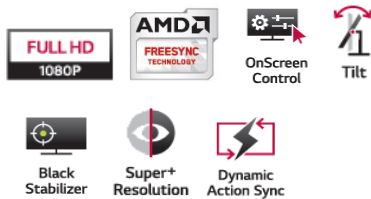

## KEY FEATURES

Full HD (1920 x 1080) IPS panel  
AMD Freesync™ with Black Stabiliser  
OnScreen Control  
Tilt Adjustment

### PANEL

|                        |  |
|------------------------|--|
| Screen Size            | 24" (60cm)   |
| Panel Technology       | IPS  |
| Aspect Ratio           | 16:9   |
| Resolution             | 1920 x 1080  |
| Brightness             | 250cd/m <sup>2</sup> (Typ.)<br>200cd/m <sup>2</sup> (Min.) |
| Contrast Ratio         | 1000:1 (native)  |
| Response Time (GTG)    | 5ms  |
| Viewing Angle (H x V)  | 178° x 178°  |
| Number of Colours      | 16.7M colours  |
| Colour Gamut (CIE1931) | 72%  |
| Surface Treatment      | Anti-glare, 3H   |

### SPECIAL FEATURES

Picture Mode, Super Resolution+, Black Level, DFC, Gamma Control, Colour Temperature, R/G/B Colour Control, Freesync™, Black Stabiliser, DAS Mode, Crosshair, Response Time Control, Automatic Standby, DDC/CI, HDCP(Digital Port Only,ver1.4), Auto Adjustment(D-sub Only), OSD Lock, OnScreen Control(2.0)  
Stand Tilt -5° (Front) ~ 20° (Rear)