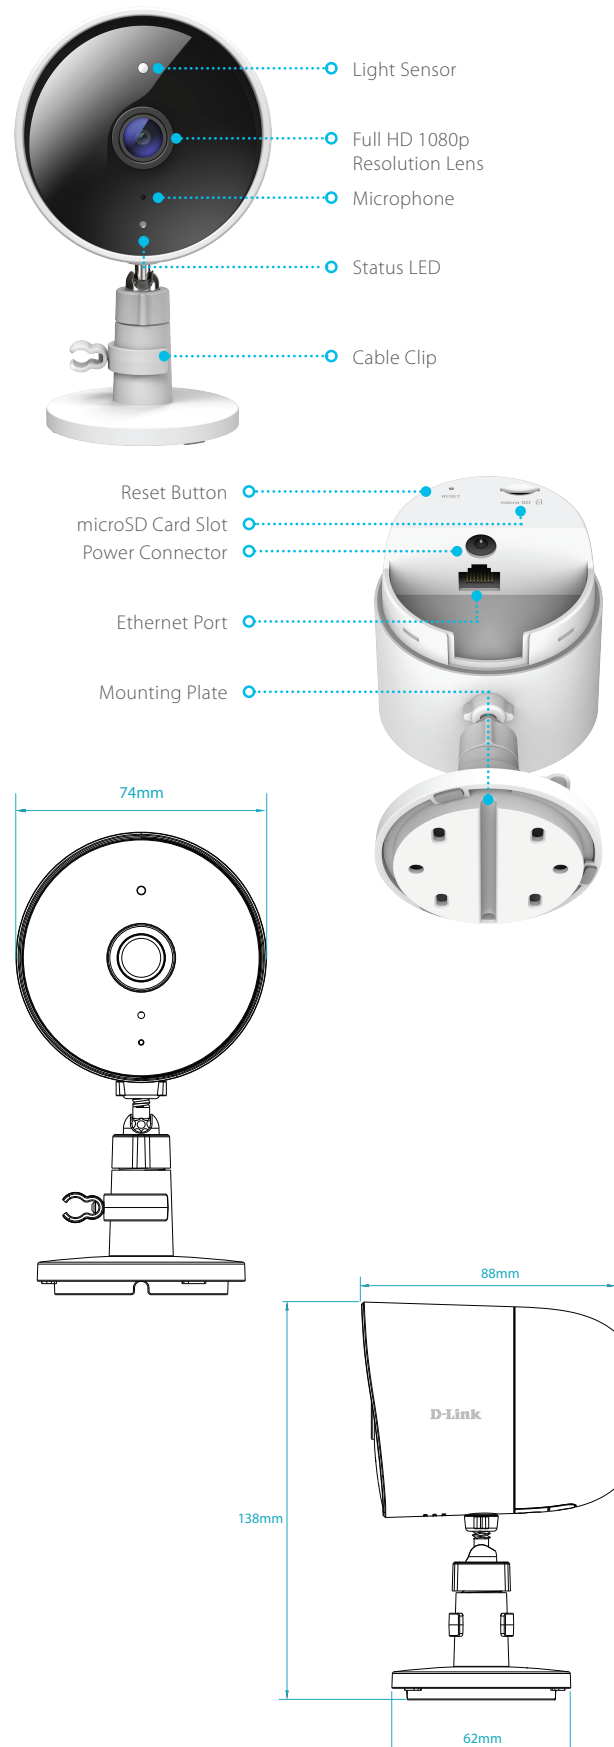

General	
Video Compression	H.264
Max. Resolution	2 Megapixel (Full HD)
Max. Frame	1080p (1920 x 1080)
Image Sensor	1/2.9" Progressive CMOS sensor
Day & Night - IR LED	5 m (16 ft)
Focal Length	3 mm
Aperture	F2.4
Angle of View	(H) 109° (V) 57° (D) 135°
Mechanical PTZ	No
Audio	Built-in microphone and speaker
Audio Codec	MPEG-2 AAC LC

Functionality	
Wireless IEEE Standard	802.11n/g wireless
Wi-Fi Operation Band	2.4 GHz
Security Protocol	WPA3
Bluetooth	Bluetooth Low Energy 4.0
Network Protocols	IPv4, IPv6 dual stack, Bonjour (mDNS and DNS-SD), ONVIF Profile S, RTSP, SRTP (D-Link private), HTTPS

Software	
Device Management	mydlink app (iOS and Android), mydlink Portal
Features	Motion detection, person detection, sound detection
Recording	mydlink Cloud Recording, microSD card recording (Up to 256 GB capacity)³
Notifications	Push notifications with a snapshot and quick action buttons (2 designated contact numbers and live view)
Voice Assistants	Amazon Alexa, the Google Assistant

General	
Power Input	100 to 240 V AC, 50/60 Hz
Power Output	12 V DC 1.0 A
Max. Power Consumption	7 W ± 5%
Cable Length	3 m (9.8 ft)
Indoor/Outdoor	For indoor and outdoor use
Operating Temperature	-20 to 45 °C (-4 to 113 °F)
Storage Temperature	-20 to 70 °C (-4 to 158 °F)
Operating/Storage Humidity	Max. 90% non-condensing
Weight	250 g (8.8 oz)
Dimensions	138 x 88 x 62 mm (5.4 x 3.5 x 2.4 in)
Certifications	CE, LVD, RCM, FCC Class B, IC, NCC/BSMI

¹ Alexa service and the Google Assistant may not be available in all regions. ² Use of audio or video equipment for recording the image or audio of a person without their knowledge and consent is prohibited in certain states or jurisdictions. The end-user assumes all liability for compliance with applicable state, local and federal laws. ³ microSD card not included. Supports capacity up to 256 GB.