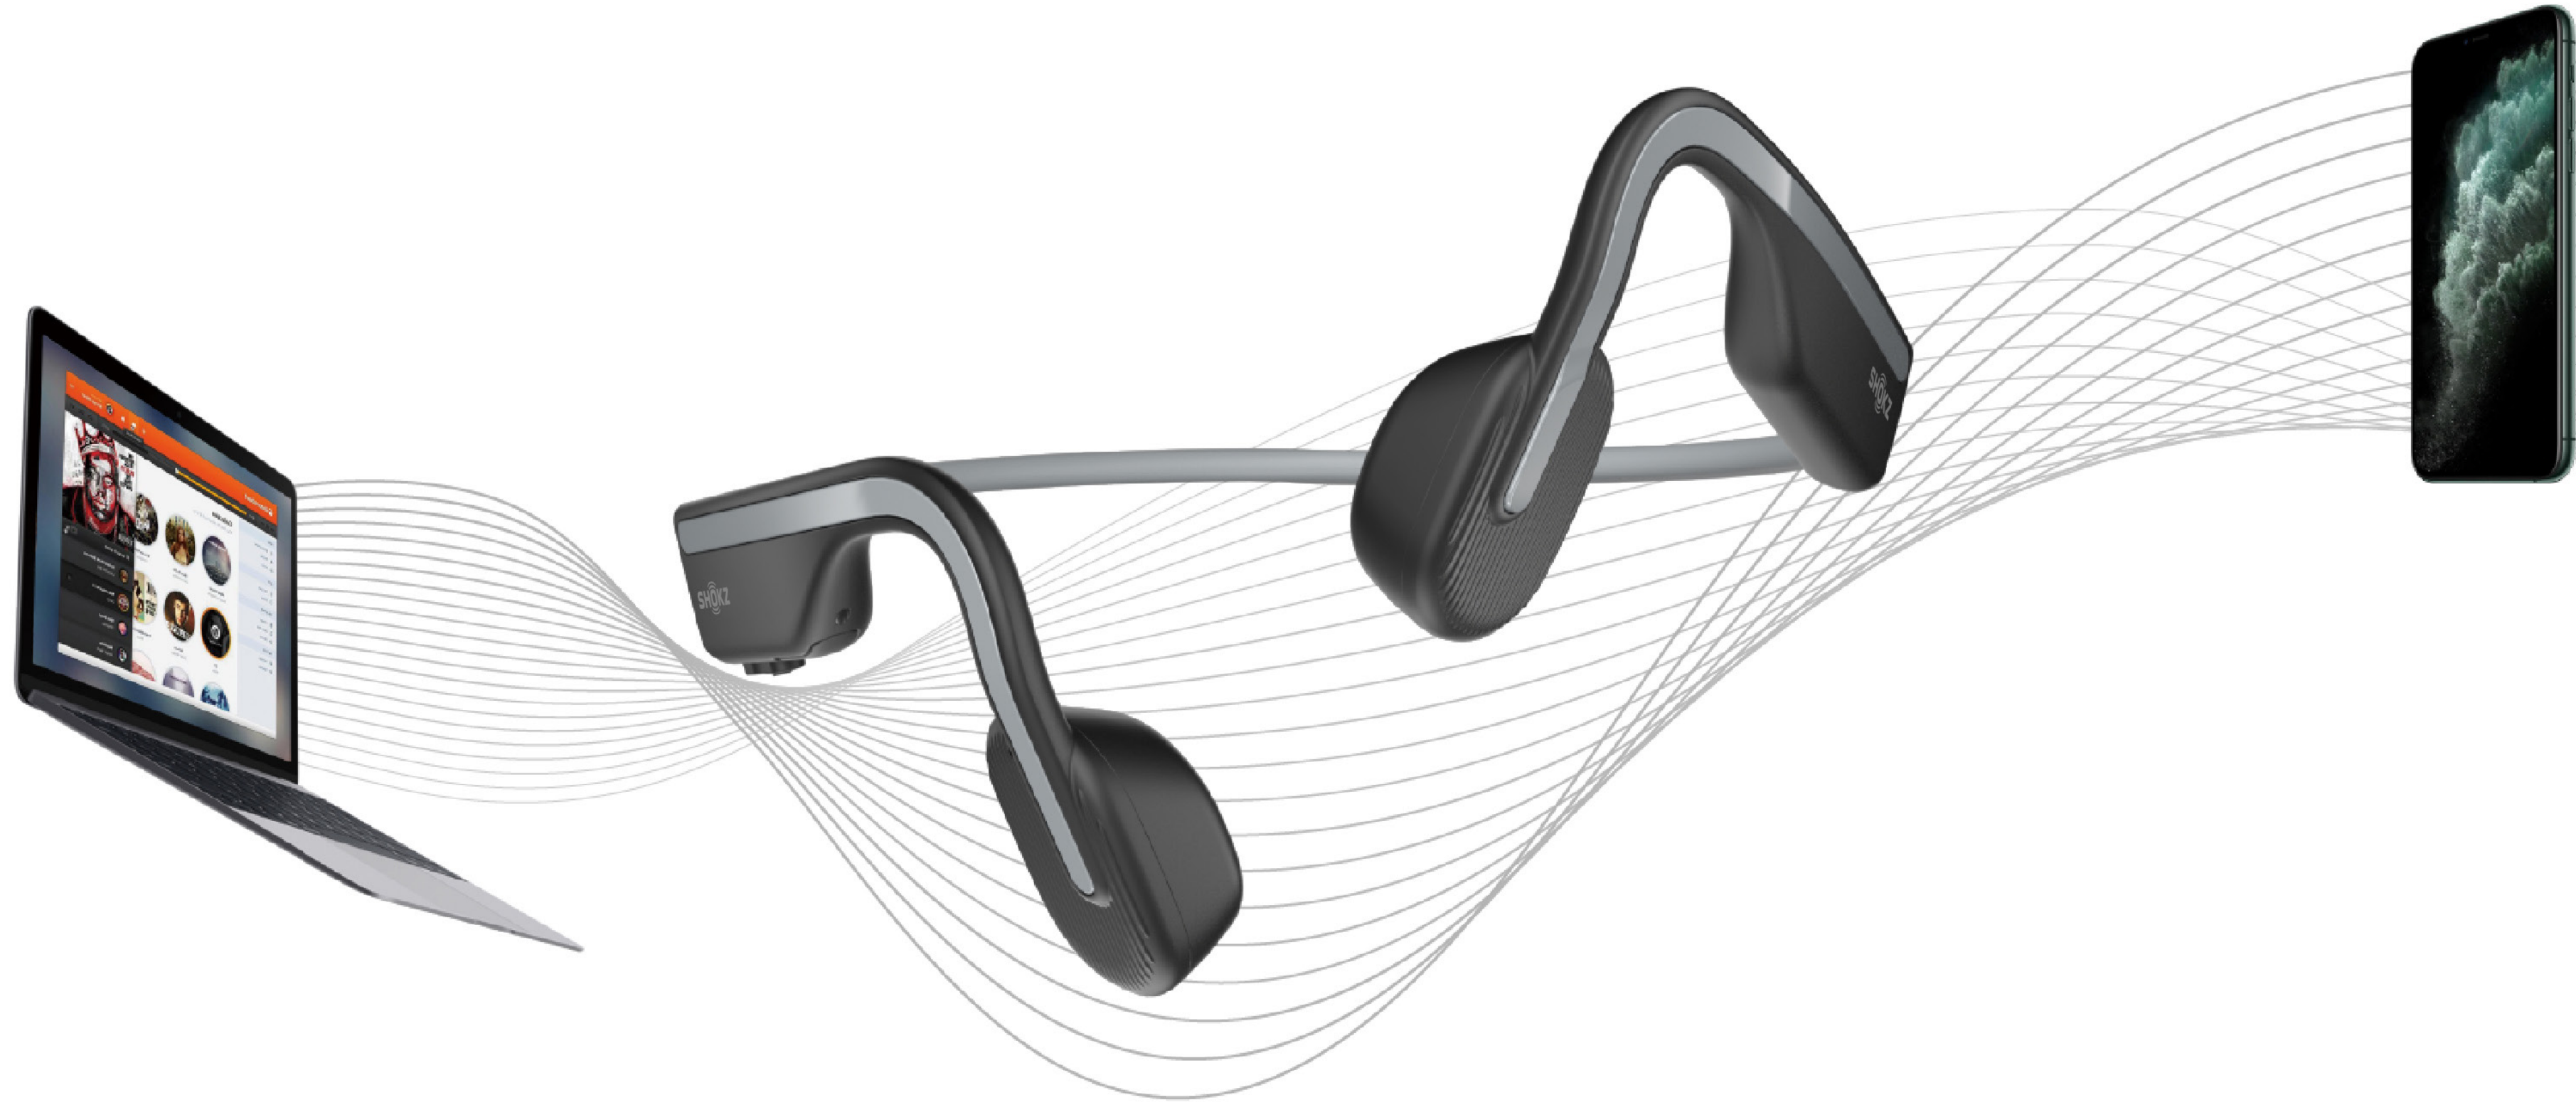

ENHANCED AUDIO

Patented PremiumPitch™ 2.0 bone conduction technology and duo-noise-cancelling eliminates ambient noise and delivers superior dynamic stereo sound, with more powerful bass loud volume, and less vibration.

SWEAT RESISTANCE

IP55 waterproof rating to withstand even the heaviest rain and sweat.

6-HOUR BATTERY LIFE

10-day standby time.

WEIGHTLESS

Lightweight at only 29g, OpenMove are made for uncompromised comfort.

2 EQ MODES

Tailored to your needs.

Standard mode
for outdoor use.

Human voice mode
for crystal clear sound,
best for audiobooks
& podcasts

MULTIPOINT-PAIRING EASY SWITCHING

1 pair of headphones for 2 devices, easily switch between a PC and your smartphone.

Bluetooth® v5.1

Quick and stable connection. Range
of up to 33 feet (10 meters)

EASY CHARGE

USB-C charging port.

GREY

WHITE

BLUE

PINK