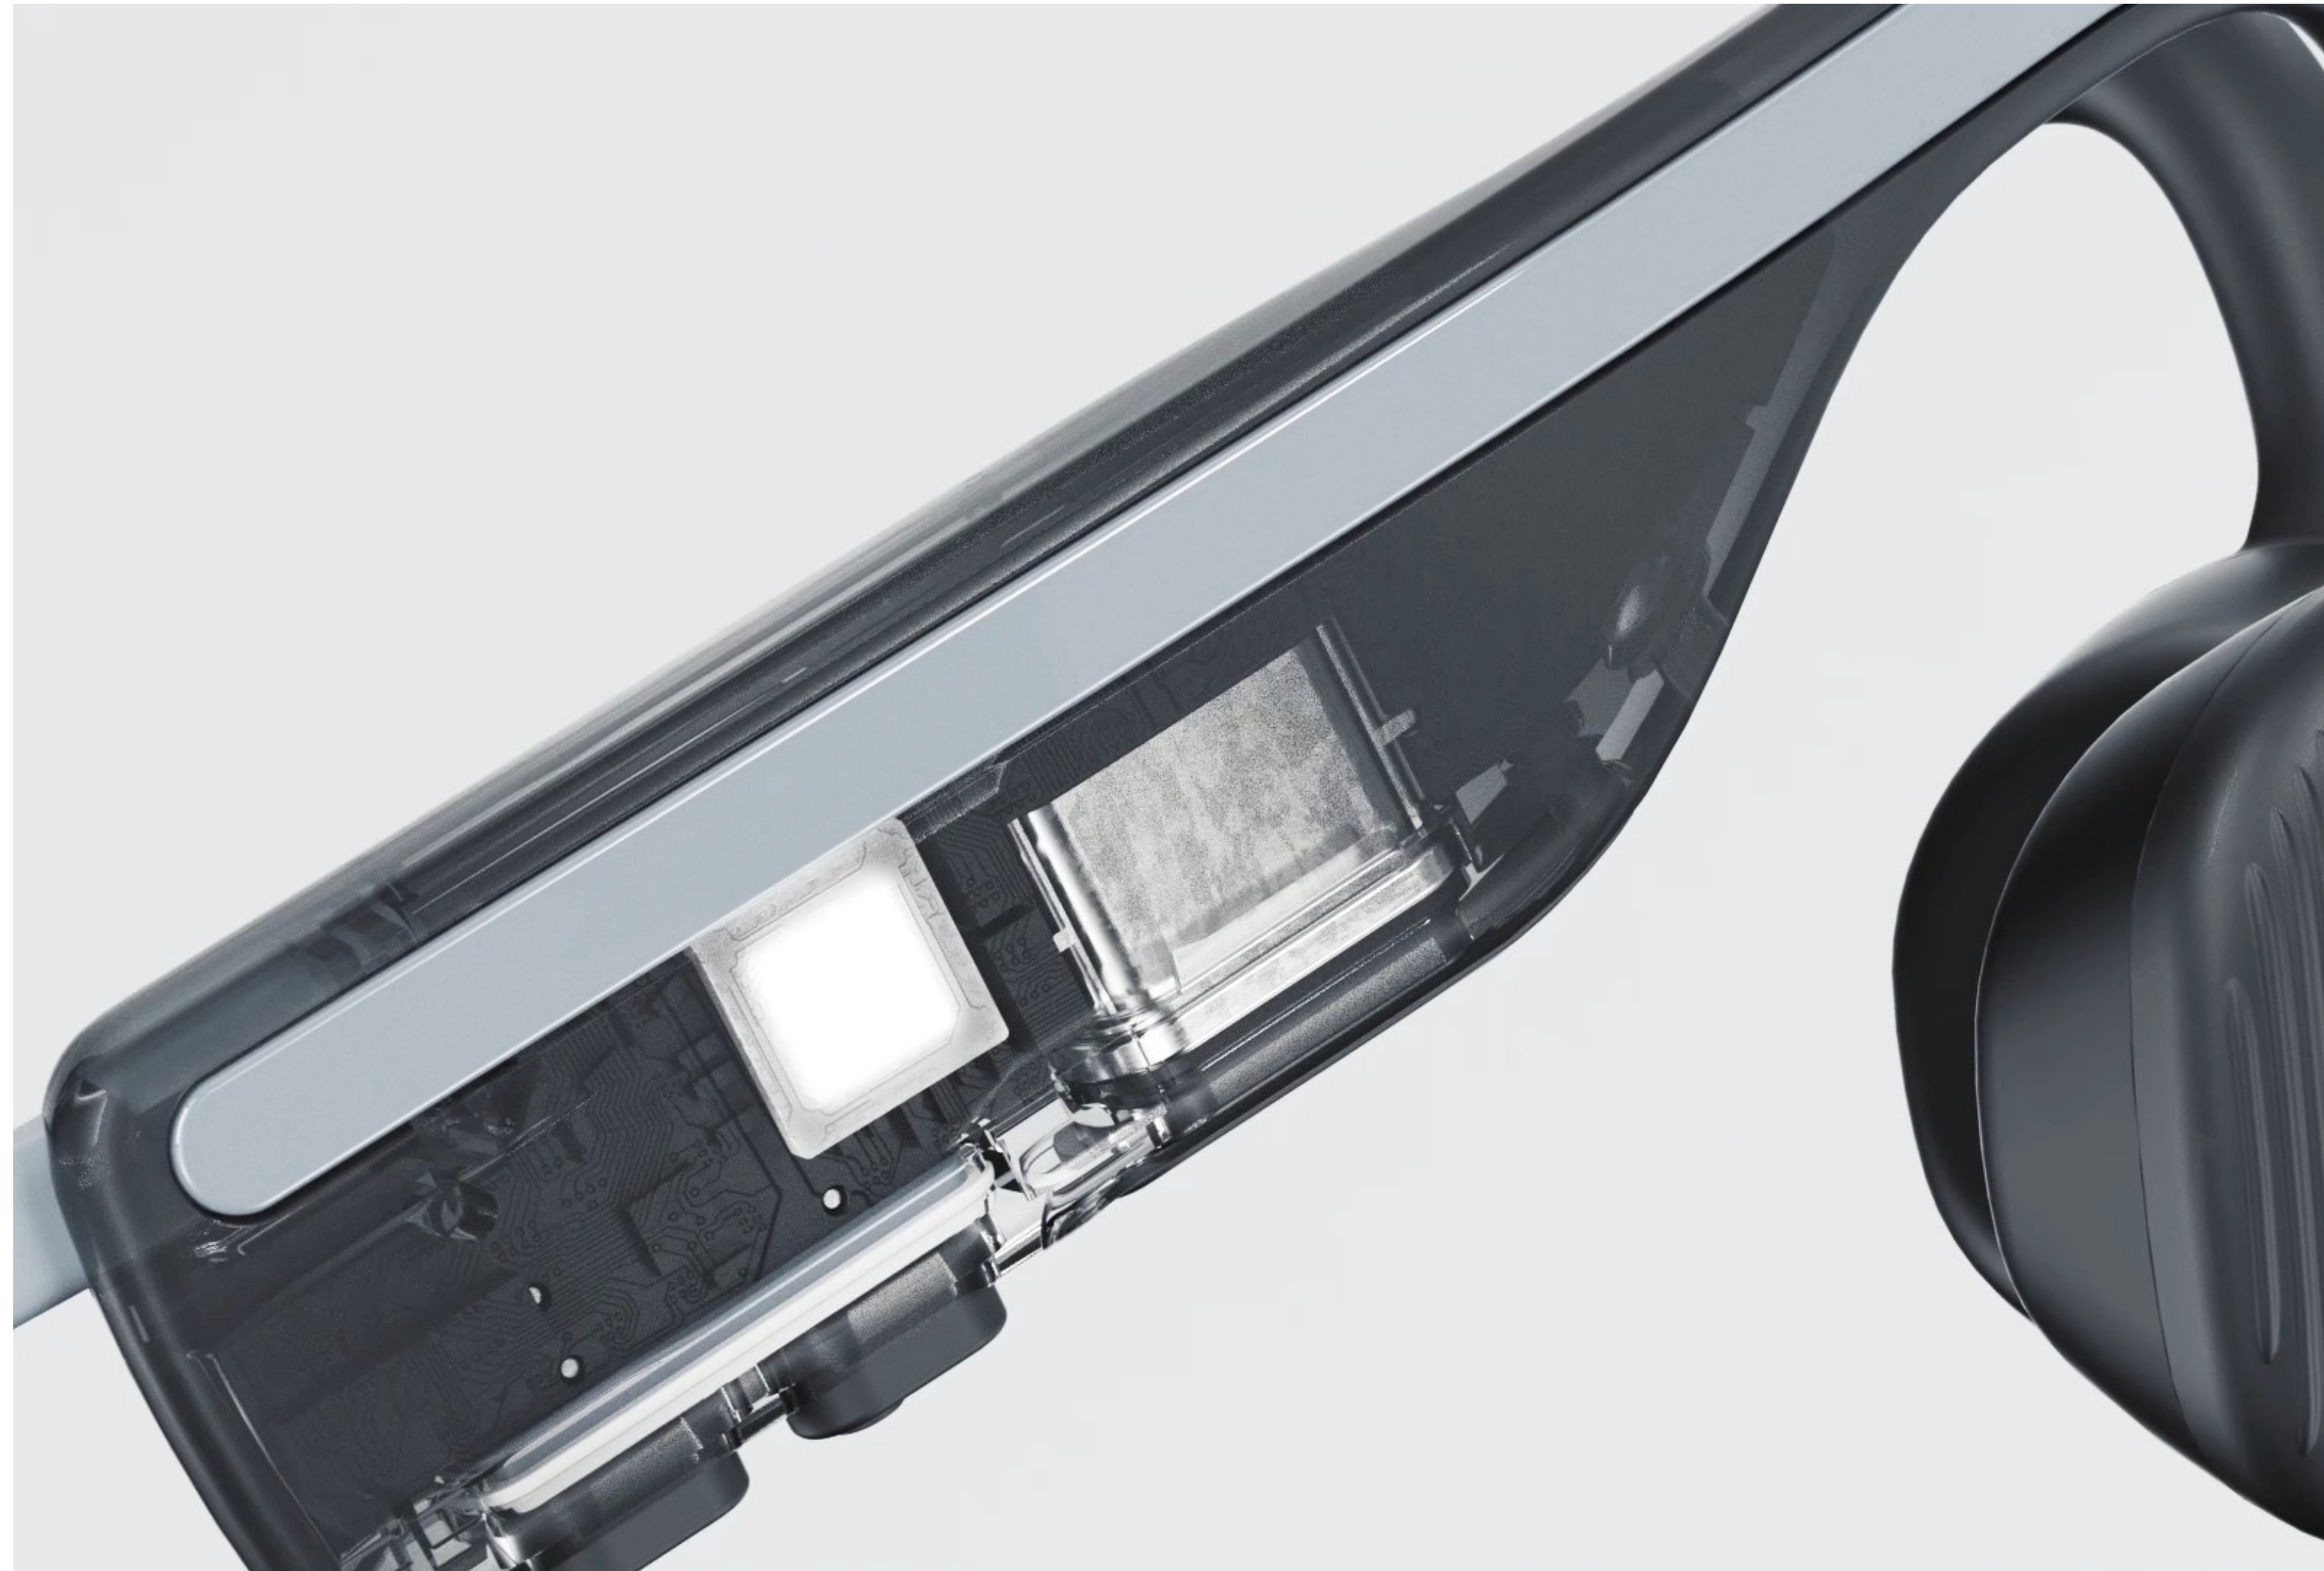

STAY PUT

OpenMove ensures secure fit through all ranges of movement.

PAIN FREE LISTENING

With nothing in, on or over ears, OpenMove allows bud-free, comfortable listening.

OUR MOST POWERFUL CHIP

Bluetooth® v5.1 brings a quick and stable connection.
Range up to 33ft (10 meters)

ENHANCED AUDIO

Patented PremiumPitch™ 2.0 bone conduction technology and duo-noise-cancelling eliminates ambient noise and delivers superior dynamic stereo sound, with more powerful bass loud volume, and less vibration.

SWEAT RESISTANCE

IP55 waterproof rating to withstand even the heaviest rain and sweat.

6-HOUR BATTERY LIFE

10-day standby time.

WEIGHTLESS

Lightweight at only 29g, OpenMove are made for uncompromised comfort.