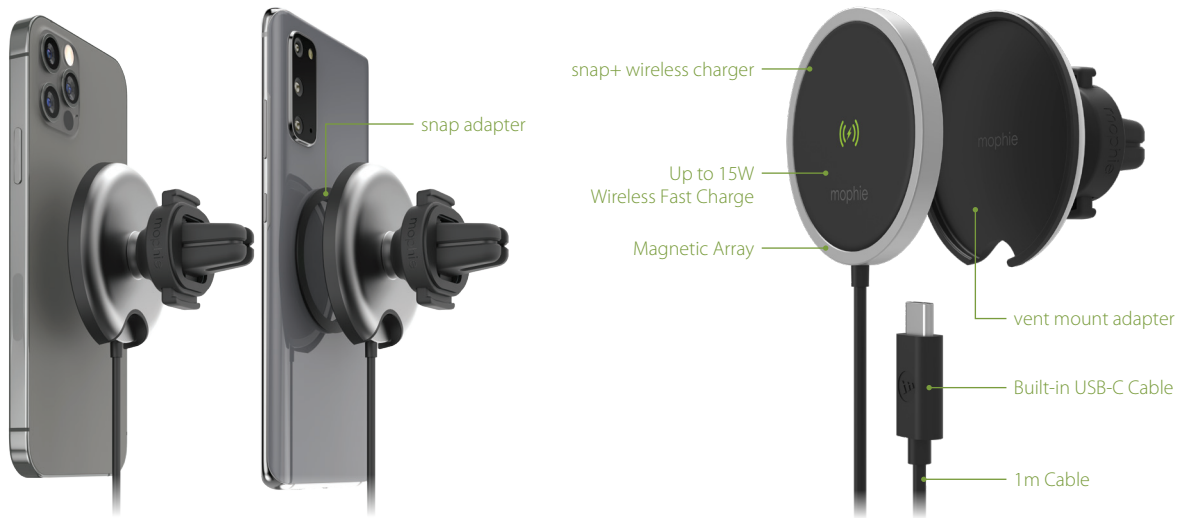

mophie snap+ wireless vent mount

COMPATIBILITY

mophie cases

iPhone 12 Pro Max, iPhone 12 Pro, iPhone 12, iPhone 12 mini, iPhone 11 Pro Max, iPhone 11 Pro, iPhone 11, iPhone XS Max, iPhone XS, iPhone XR, iPhone X, iPhone 8, iPhone 8 Plus

Samsung Galaxy S21 5G, Samsung Galaxy S21+ 5G, Samsung Galaxy S21 Ultra 5G, Samsung Galaxy S20, Samsung Galaxy S20+, Samsung Galaxy S20 Ultra 5G, Samsung Galaxy Note10, Samsung Galaxy Note10+, Samsung Galaxy Note10+ 5G, Samsung Galaxy S10, Samsung Galaxy S10+, Samsung Galaxy S10e, Samsung Galaxy Note9, Samsung Galaxy S9, Samsung Galaxy S9+, Samsung Galaxy Note8, Samsung Galaxy S8, Samsung Galaxy S8+, Samsung Galaxy S7, Samsung Galaxy S7 edge

Google Pixel 4, Google Pixel 4XL, Google Pixel 3, Google Pixel 3XL

Motorola, LG, and other Qi compatible devices up to 15W

INPUT / OUTPUT POWER

USB-C PD Tethered 1-Meter Cable Input: 5V == 3A, 9V == 2.22A
Wireless Charging Output: up to 15W

DIMENSIONS

snap+ wireless charger: 2.2 x 2.2 x 0.2 in (56 x 56 x 5 mm)
vent mount adapter: 2.37 x 2.37 x 1.95 in (60 x 60 x 50 mm)

WEIGHT

snap+ wireless charger: 1.66 oz (47 g)
vent mount adapter: 0.92 oz (26 g)

IN THE BOX

snap+ wireless charger / vent mount adapter / USB-C car charger / snap adapter / install kit / quick-start guide

WARRANTY

2 years

COLOR, FINISH & PART NUMBER

● Black / Plastic | 401307636 | SNP-WRLS-VNTMNT

Additional Selling Points

- Low standby current ensures minimal power draw when not in use.
- mophie is the #1 brand for wireless charge pads in the U.S.³