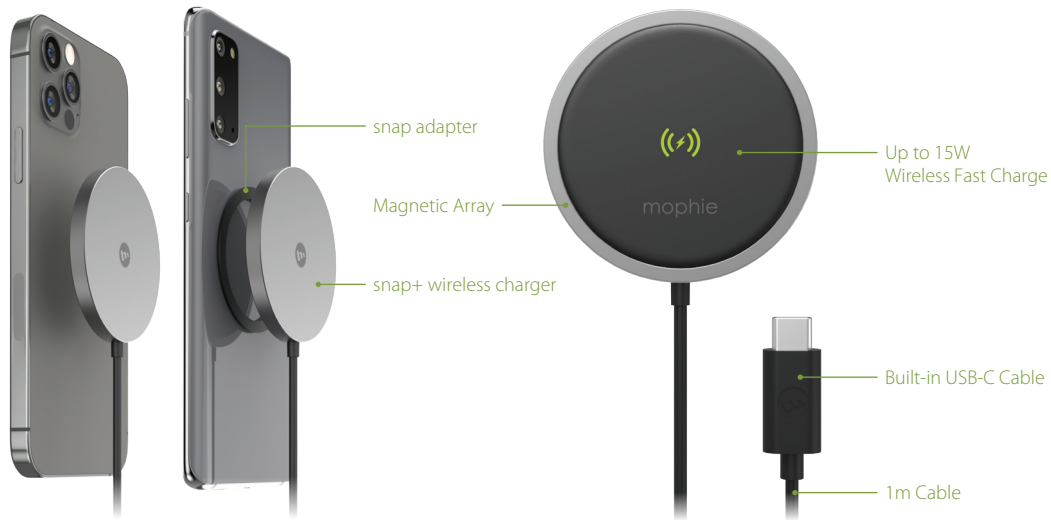

mophie snap+ wireless charger

COMPATIBILITY

mophie cases

iPhone 12 Pro Max, iPhone 12 Pro, iPhone 12, iPhone 12 mini, iPhone 11 Pro Max, iPhone 11 Pro, iPhone 11, iPhone XS Max, iPhone XS, iPhone XR, iPhone X, iPhone 8, iPhone 8 Plus

Samsung Galaxy S21 5G, Samsung Galaxy S21+ 5G, Samsung Galaxy S21 Ultra 5G, Samsung Galaxy S20, Samsung Galaxy S20+, Samsung Galaxy S20 Ultra 5G, Samsung Galaxy Note10, Samsung Galaxy Note10+, Samsung Galaxy Note10+ 5G, Samsung Galaxy S10, Samsung Galaxy S10+, Samsung Galaxy S10e, Samsung Galaxy Note9, Samsung Galaxy S9, Samsung Galaxy S9+, Samsung Galaxy Note8, Samsung Galaxy S8, Samsung Galaxy S8+, Samsung Galaxy S7, Samsung Galaxy S7 edge

Google Pixel 4, Google Pixel 4XL, Google Pixel 3, Google Pixel 3XL

Motorola, LG, and other Qi compatible devices up to 15W

INPUT / OUTPUT POWER

USB-C PD Tethered 1-Meter Cable Input: 5V=3A, 9V=2.22A
Wireless Charging Output: up to 15W

DIMENSIONS

2.2 x 2.2 x 0.2 in (56 x 56 x 5 mm)

WEIGHT

1.66 oz (47 g)

IN THE BOX

snap+ wireless charger / snap adapter / install kit / quick-start guide

WARRANTY

2 years

COLOR, FINISH & PART NUMBER

● Black / Plastic | 401307634 | SNP-WRLS-CHGR

Additional Selling Points

- Low standby current ensures minimal power draw when not in use.
- mophie is the #1 brand for wireless charge pads in the U.S.²