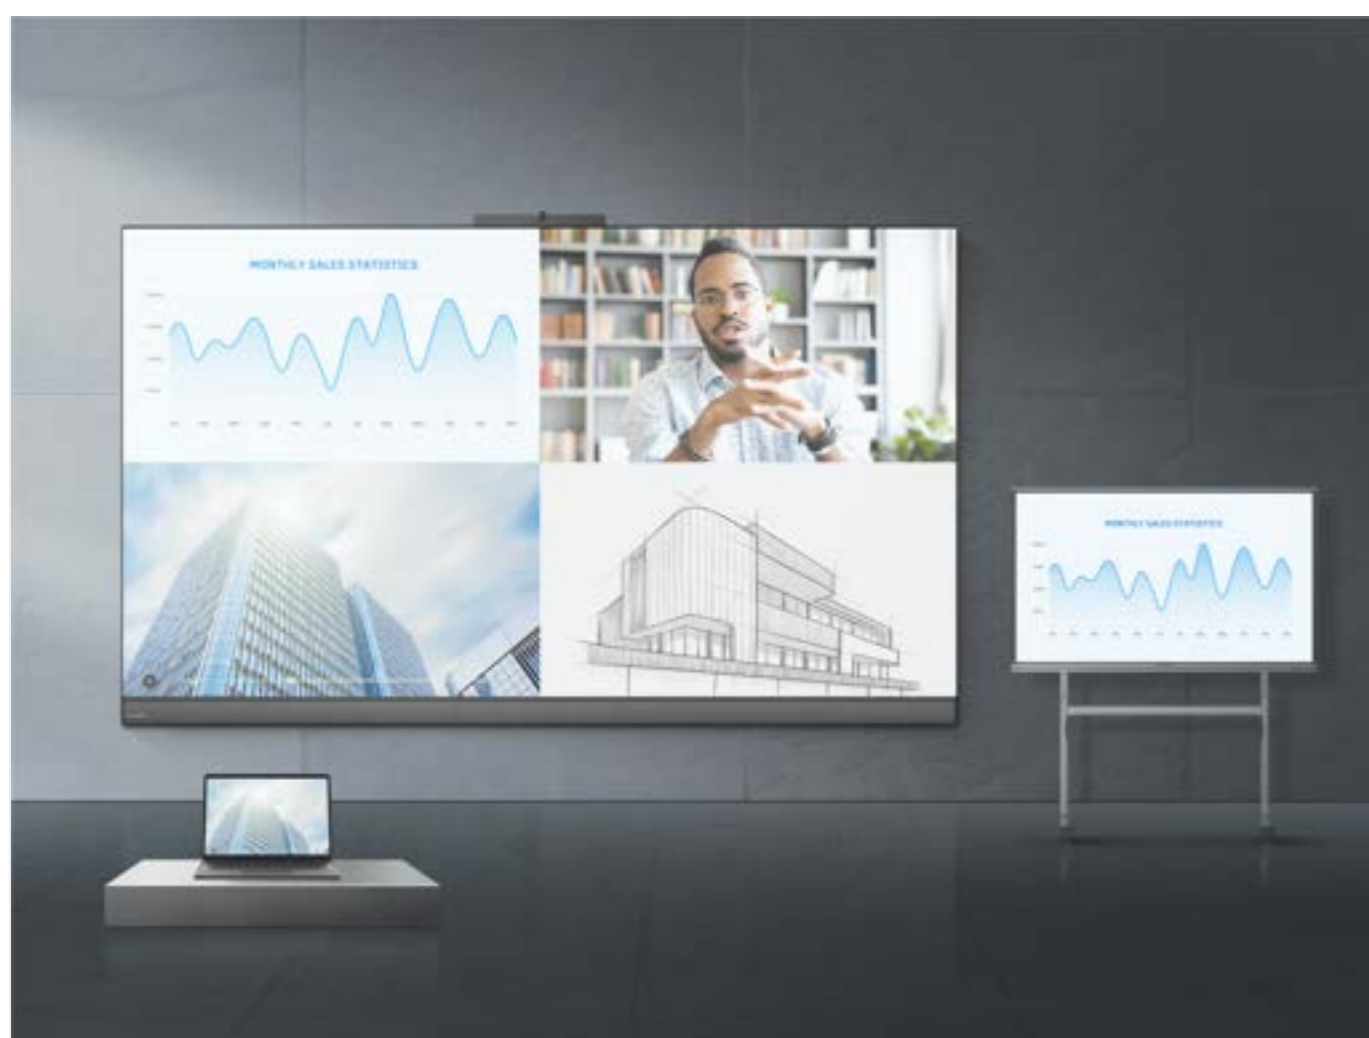

MAXHUB Integrated LED Wall

MAXHUB

Raptor Series

Simple, Smart, Connected

Versatile and innovative

Ultra-thin 110mm bezel with 95% screen ratio

Light sensor for dynamic brightness adjustment

Fully integrated 2x30W speakers

Type-C port on the front for easy data access

Ergonomically designed with the entire key board on the right

3-in-1 design units for simple maintenance

Super simple and streamlined technology

PIP/PBP flexible display modes

MAXConfig

Instant remote and reverse control via tablet, smartphone and PC

Remote power, brightness, signal source, volume, and window size management

Easy connections to third-party control systems

Real-time annotations for easy collaboration