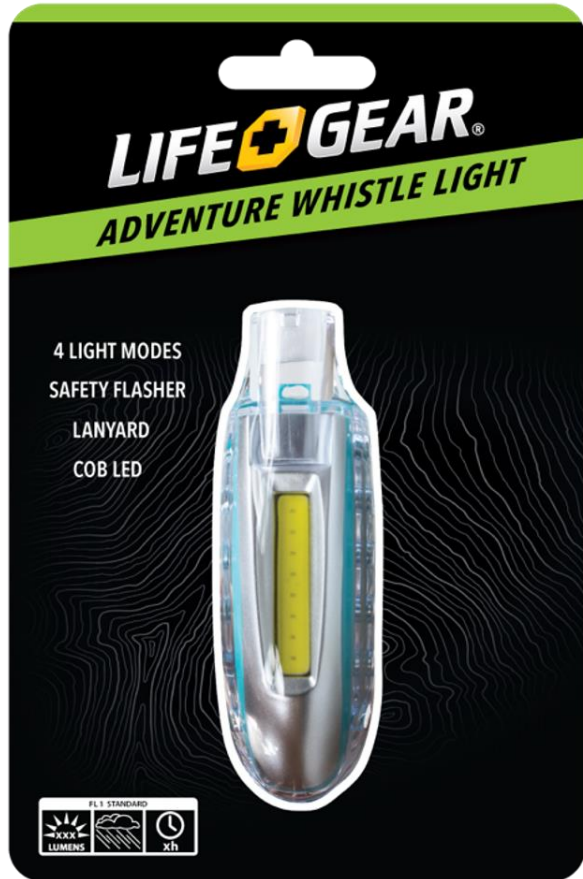

LIFE+GEAR

ADVENTURE WHISTLE LIGHT

Combined Whistle Light with quick release lanyard

Features:

- See & Be Seen
- COB LED
- Quick release lanyard (perfect for kids)
- Perfect for night
- 4 modes: High , Med, Lo & whistle
- Available in Blue, Green, Pink or Black
- Provided in CDU

LG3945
Barcode: 035355439458
Case Pack: 6