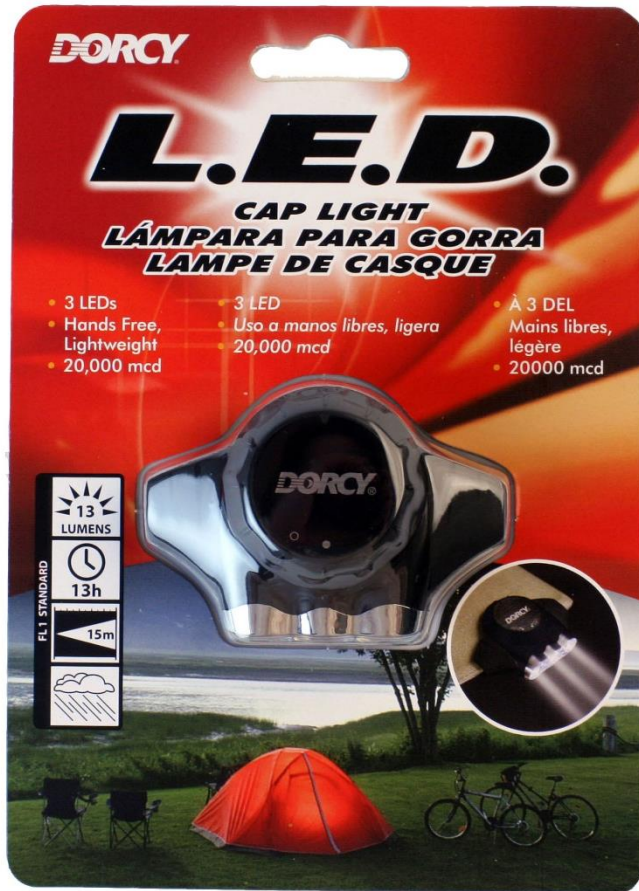

DORCY

LED Cap Light

Product Description

- Powerful 3 LED
- Perfect for hands free work
- Great for cyclists
- Clips onto most surfaces

Ratings

- 13 Lumens
- 13 Hours of life
- 25m beam Distance
- Weather resistant

D2105
0 35355 42105 7
Case Pack: 6