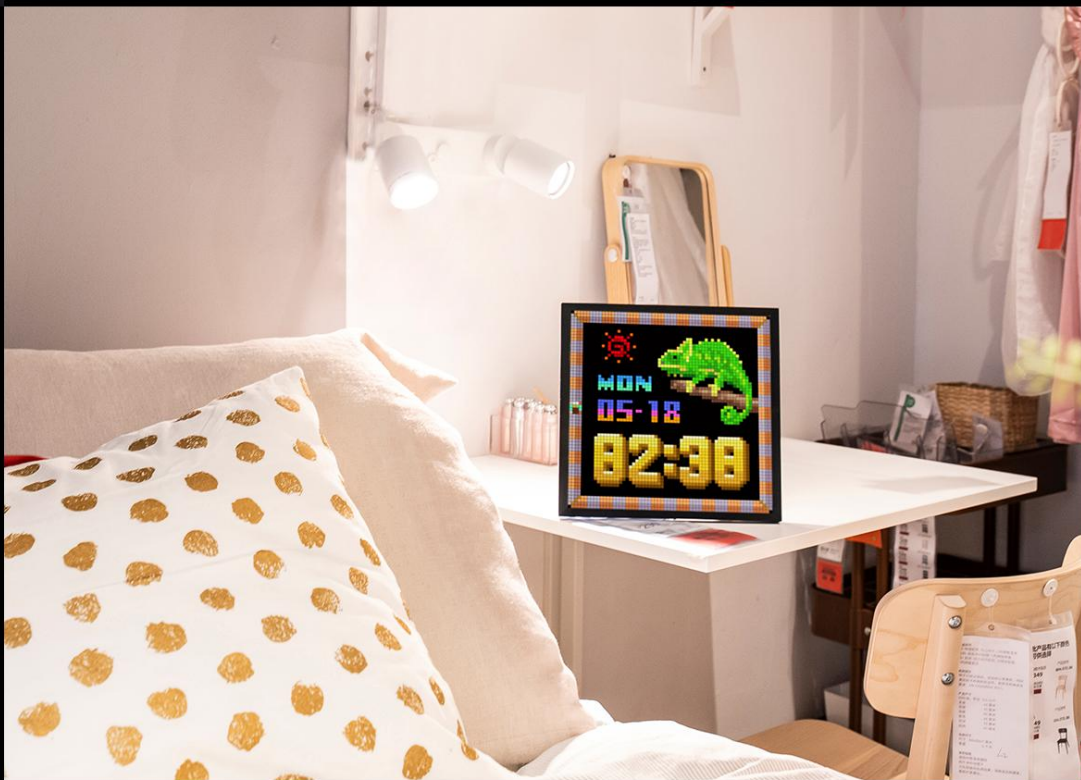

More to come...

Unique from the previous products, we are planning to make Pixoo-64 open for further development

- User design clock interface
- User defined clock functions
- Add functions