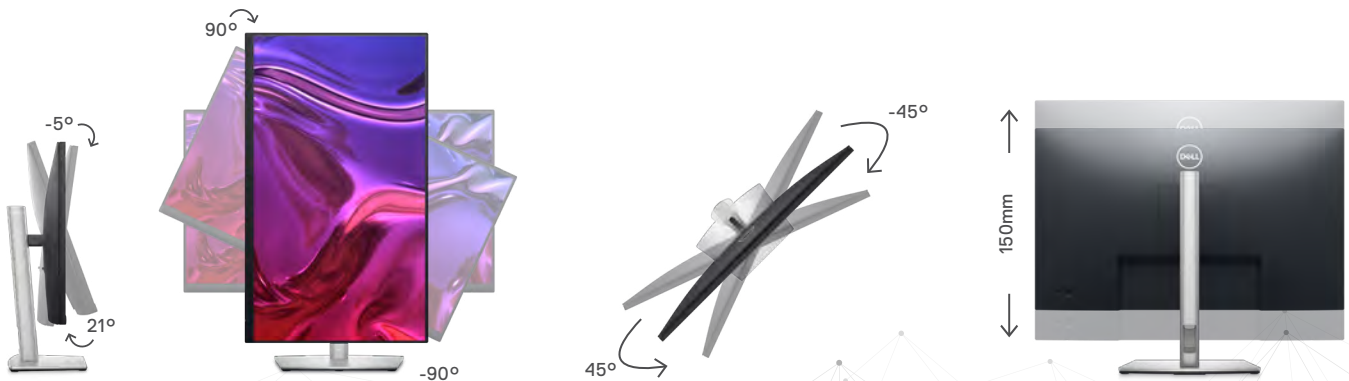

Easily connect to a variety of devices with extensive connectivity ports, including display port, HDMI, and quick access SuperSpeed 5Gbps USB ports.

Functional design

Features 3-sided ultrathin bezel design, a small base and improved cable management for a clutter free desk at your home or at your office.

Designed with purpose

The small base and elegant cable management system hide cords within the monitor riser.

Easy-to-use joystick control

Navigate the on-screen menu and adjust settings with the easy-to-use joystick control.

Adjust to your comfort

Experience made-for-you comfort by tilting, pivoting, swiveling, and adjusting the height of your monitor (150mm max).

P SERIES MONITOR

DELL 27 4K USB-C HUB MONITOR – P2723QE

Enhanced productivity