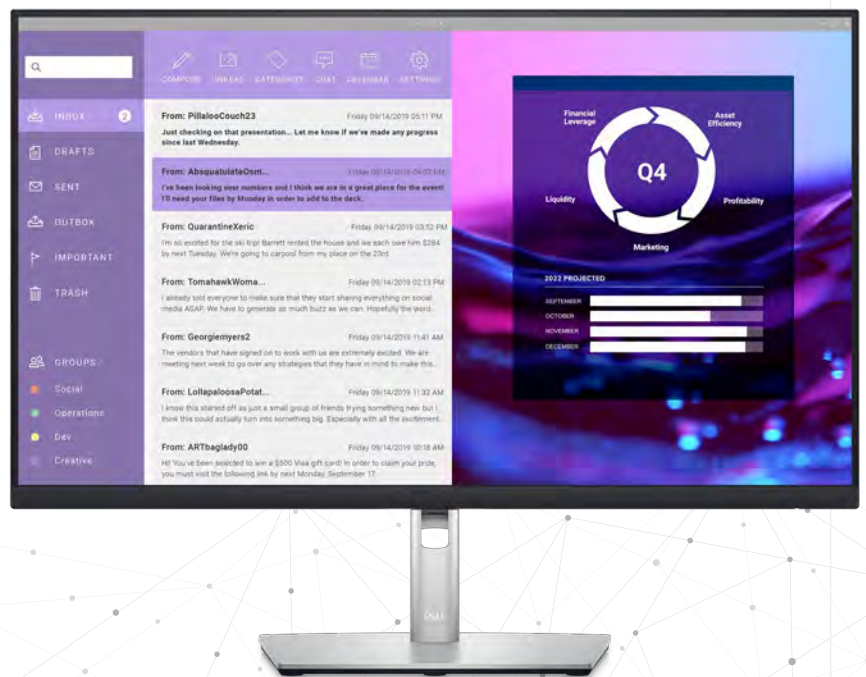

Dell Display Manager enhances everyday productivity through comprehensive management tools, giving you optimal front of screen experience, efficient display management, and easy, effortless multitasking.

Productive at every level

Easy Arrange allows you to easily tile multiple applications across one or more screens with 38 pre-set window partitions and the ability to personalize up to five windows, giving you improved multitasking abilities.

The key to convenience

Shortcut keys can save you even more time, letting you easily configure your display management settings so you can get to work faster.

Seamless transitions

The auto-restore feature remembers where you left off, so applications will go back to where you left them, even after you've unplugged.

More ways to manage

Asset management reports allow IT managers to quickly capture and track monitor information as well as configure multiple monitors at once through a single setup.

Learn more about [Dell Display Manager](#).