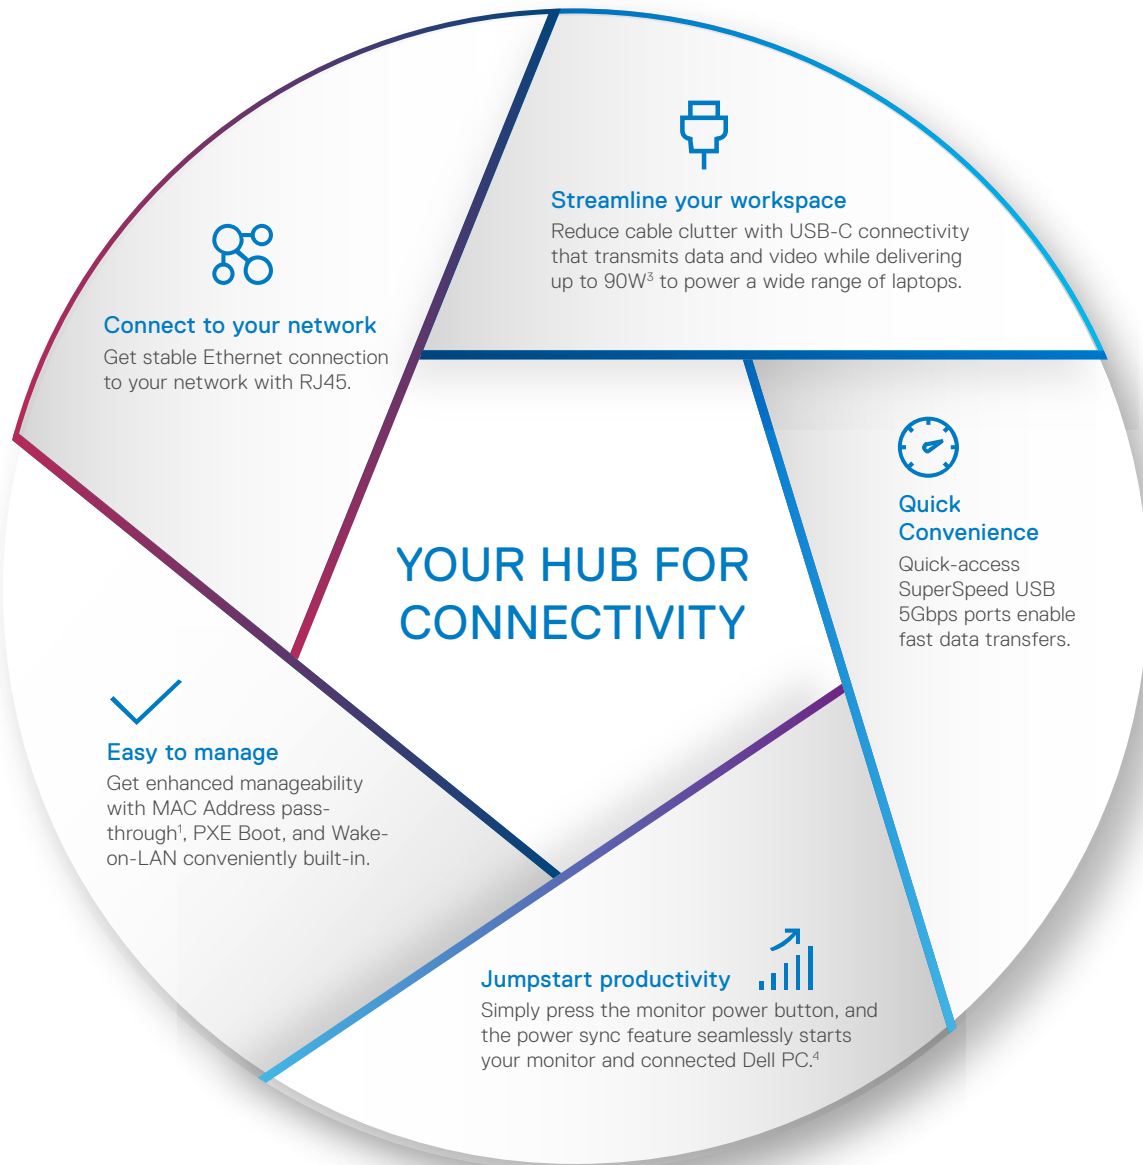

Easy-to-use joystick control

To navigate through the On-Screen Display (OSD) menu

DELL 27 4K USB-C HUB MONITOR – P2723QE

Connectivity that drives productivity

This USB-C Hub monitor offers extensive connectivity options including USB-C (up to 90W power delivery), RJ45 for wired Ethernet access, SuperSpeed USB for fast data transfers, and more.