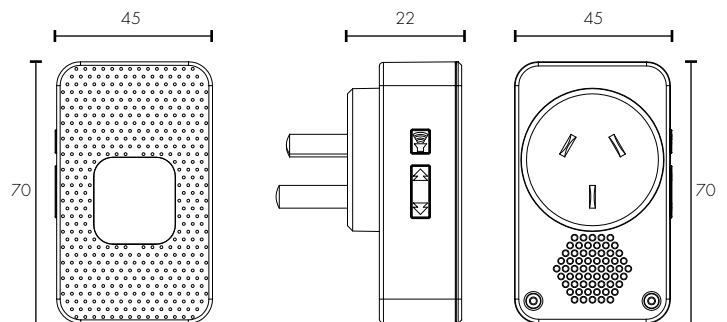

## TECHNICAL SPECIFICATIONS

<b>Operating voltage:</b>	240V / 50Hz
<b>Class:</b>	Class II (2)
<b>Radio Frequency Info:</b>	RF 433.92MHz
<b>Volume:</b>	5 Levels
<b>Ringtones:</b>	38 options Select alternate tones for different events
<b>Working distance:</b>	10-15m (30m open area)
<b>Construction:</b>	ABS / Polycarbonate
<b>Operating temperature:</b>	5°C to 30°C
<b>Warranty:</b>	1 year replacement
<b>Standards:</b>	AS/NZS 60950 AS/NZS 4268 AS/NZS CISPR 32 AS/NZS 3112

## INSTALLATION

Do-it-Yourself installation

	MODEL	COLOUR	DESCRIPTION	BOX SIZE	GROSS WEIGHT	BOX QTY	BARCODE/TUN
<b>RETAIL BOX</b>	21387/06	Black	Smart Doorbell Chime	W105 x H188 x D60 mm	0.11 kg	1 pc	 9 312641 213871 >
<b>OUTER CTN</b>	21387/06	Black	Smart Doorbell Chime	W490 x H275 x D430 mm	5.00 kg	42 pc	 19312641213878