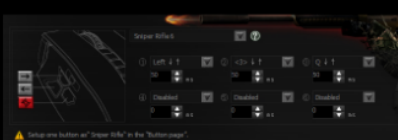

LIGHT STRIKE 16000CPI RGB OPTICAL MOUSE

16000CPI Adjustable

Armor Boot

6 Sniper Modes

Right Handed Fit

Extreme Core 4

Optical Engine

6 Weapon Modes of Left Key

You can control 6 weapon modes with Left Key by presetting 1 / N / 3 / scroll button / 2 side buttons via Bloody Mouse Software.

6 Sniper Modes

Instant upgrade sniping techniques by applying 6 powerful sniping modes.

Built-in 160K Memory

Built-in 160K memory applicable for use driver-free.

Optimal MMO (Ultra Core 4 & Macros)

Simplified complex actions with just one click.

POWER. CONTROL. SPEED. PRECISION.

Designed to redefine the standards of accuracy and speed, this awesome mouse engine crushes the competition. Engineered to give you advantage in intense gameplay. With Bloody devices you react faster and are always a step ahead of your opponents.