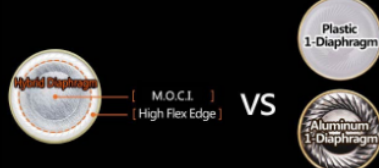

Optimized with Hybrid Diaphragm, every subtle notes are precisely produced. It gives a more consistent and precise sound across the entire frequency range.

M.O.C.I. Dome Tech

M.O.C.I. (Mycelium of Carbon IT) is the soul and heart of Golden Sound. Made of advanced biotechnology with bred nano mycelium and carbon fiber to offer the metal rigidity with paper-like thinness. This optimum diaphragm dome is made to create high-resolution and precise notes for highs and mids and unfolds music to its full potential.

Hybrid Diaphragm Tech

Hybrid Diaphragm is designed to utilize with two materials combined into one speaker unit. M.O.C.I. Dome provide rigidity and ensures clear crystal highs and mids. High Flex Ring provide high flexibility and performs powerful deep resonating bass. Each diaphragm are designed for a reason and together offers true balanced sound with ultra-high resolution and dynamic performance.

Hybrid Diaphragm PK Single-Diaphragm

Carved out every finer details for the crystal highs mids and reproduced super lows in wider dynamic range for an uncompromising bass sound is the ultimate listening experience for the M.O.C.I. Golden Sound. Comparing with common plastic/aluminum single-diaphragm, while the dome and edge is made of single material, can not delivers the best for the highs, mids and lows separately.