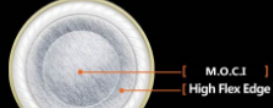

Hybrid Diaphragm Tech

Hybrid Diaphragm is designed to utilize with two materials combined into one speaker unit. M.O.C.I. Dome provide rigidity and ensures clear crystal highs and mids. High Flex Ring provide high flexibility and performs powerful deep resonating bass. Each diaphragm are designed for a reason and together offers true balanced sound with ultra-high resolution and dynamic performance.

Hybrid Diaphragm PK Single-Diaphragm

Carved out every finer details for the crystal highs mids and reproduced super lows in wider dynamic range for an uncompromising bass sound is the ultimate listening experience for the M.O.C.I. Golden Sound. Comparing with common plastic/aluminum single-diaphragm, while the dome and edge is made of single material, can not delivers the best for the highs, mids and lows separately.