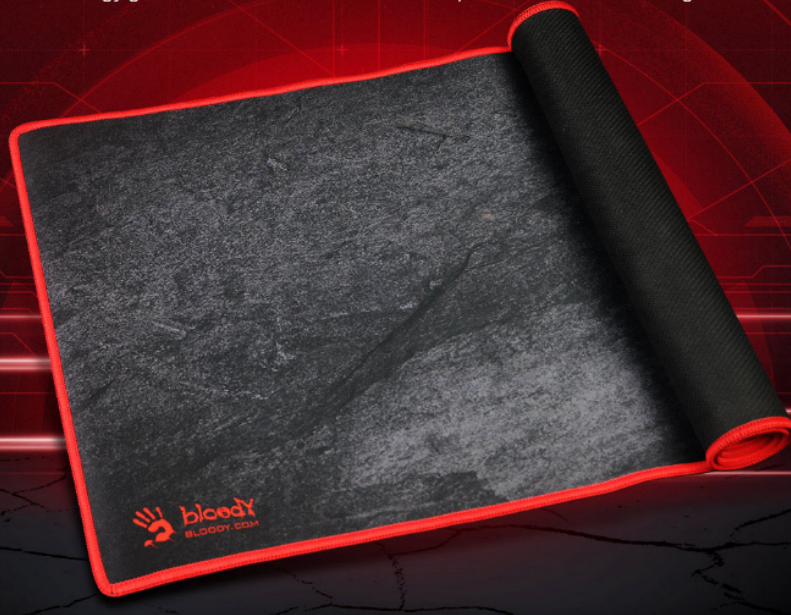

X-THIN GAMING MOUSEPAD

cm
EXTENDED
80 x 30

Gaming. Bound by Innovation...

SMOOTH. FRICTIONLESS. ABSOLUTE PRECISION.

Delicate smooth surface mouse mat is suitable for speed required game play, such as RTS real-time strategy games. The lesser surface resistance, the faster and smoother game control.

Recover Fast

Non-Slip Rubber Base

Smooth Surface

Smooth Surface

Bloody control-mats has marvelous smooth and flat texture, it is suitable for gamers who needs slipping quickly across with hindrance to hit the targets faster and efficiently.

Easy to Move and Stop

Made of pliable material, the pad is easy to roll up or expand. The grid at the pad bottom produces tremendous air while expanding to form resistance-free surface. It ensures the mouse tracking performs with optimal accuracy.

OPTIMIZED FOR BOTH SPEED AND CONTROL

Perfect for both speed and control, Bloody features a cloth surface that gives you extreme accuracy and comfort. The precise, consistent surface feels your every mouse movement, so you hold every action by yourself!